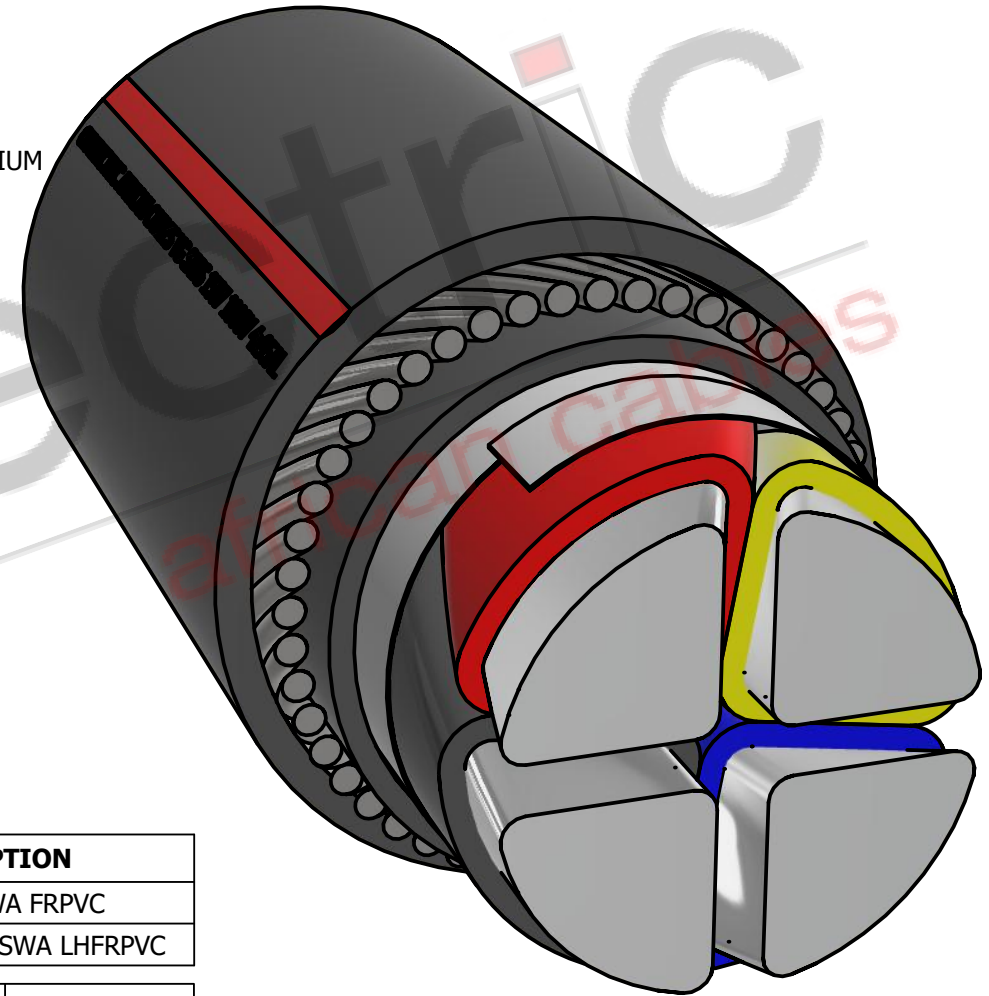

FOR PUBLIC VIEWING ONLY

SECTIONAL VIEW

ISOMETRIC VIEW

NO.	VOLTAGE RATING	SIZE RANGE	FINISH CODE	DESCRIPTION
F4C	600/1000V	25 - 400	111	FRPVC SWA FRPVC
F4D	1900/3300V	25 - 400	212	LHFRPVC SWA LHFRPVC

No.	REVISION	SIGN	DRAWN BY	MARK V GIANI	TITLE	CABLE CODE	REV
		DATE					
					PVC INSULATED SOLID FOUR CORE ARMOURED CABLE SABS 1507	F4CS4_111	D1