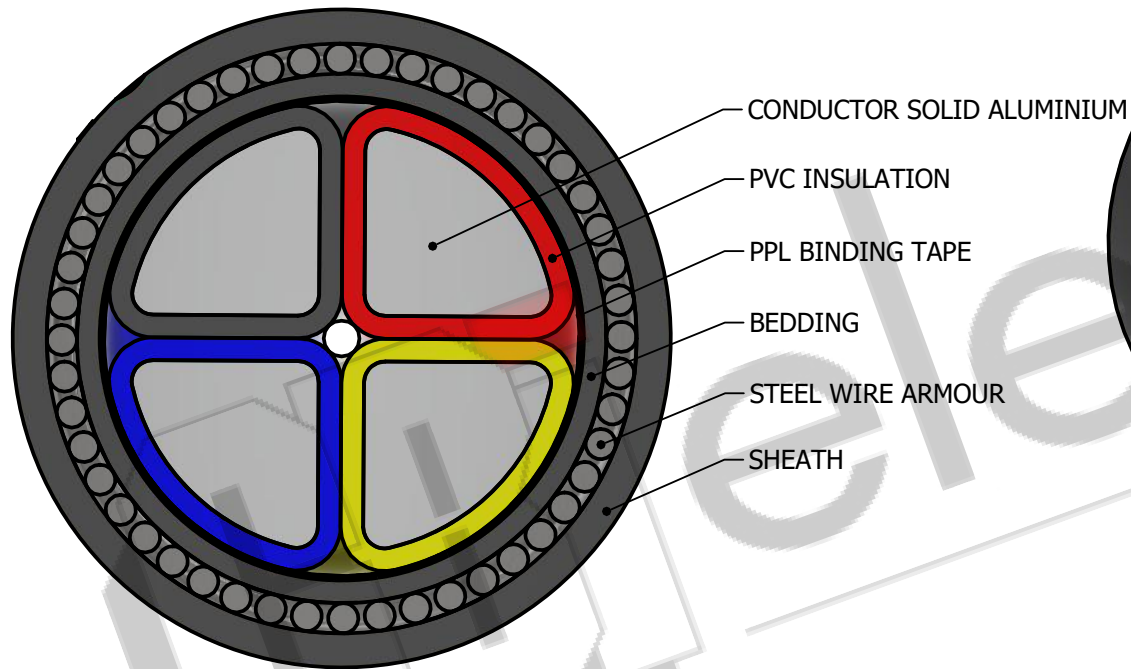

FOR PUBLIC VIEWING ONLY

SECTIONAL VIEW

ISOMETRIC VIEW

NO.	VOLTAGE RATING	SIZE RANGE	FINISH CODE	DESCRIPTION
F4C	600/1000V	25 - 400	111	FRPVC SWA FRPVC
F4D	1900/3300V	25 - 400	212	LHFRPVC SWA LHFRPVC

No.	REVISION	SIGN	DRAWN BY	MARK V GIANI	TITLE	CABLE CODE	REV
		DATE					
					PVC INSULATED SOLID FOUR CORE ARMOURED CABLE SABS 1507	F4CS4_111	D1