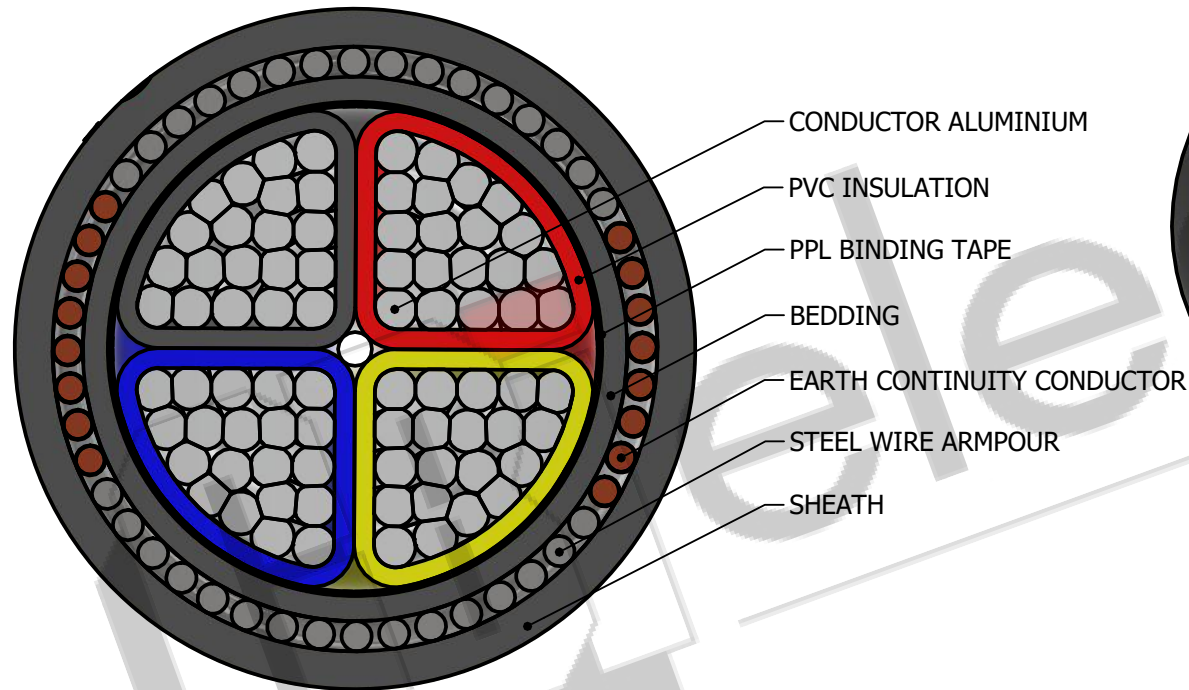

FOR PUBLIC VIEWING ONLY

SECTIONAL VIEW

ISOMETRIC VIEW

FINISH CODE	DESCRIPTION
121	FRPVC SWA/ECC FRPVC
222	LHFRPVC SWA/ECC LHFRPVC

NO.	VOLTAGE RATING	SIZE RANGE
F4C	600/1000V	25 - 400

No.	REVISION	SIGN	DRAWN BY	MARK V GIANI
		DATE		
			DATE	12/03/2019
			CHECKED	
			APPROVED	
			DATE	

**TITLE**  
PVC INSULATED FOUR CORE  
ARMOURED + ECC CABLE  
SABS 1507

**CABLE CODE**  
F4CA4\_121

**REV**  
D1

POWER BY INNOVATION ... INNOVATION THROUGH PARTNERSHIPS

PO Box 172, Vereeniging 1930 | Steel Road, Peacehaven, Vereeniging 1939 | South Africa  
Tel: +27 16 430 6000 | Fax: +27 16 423 6103 | www.cbi-electric.com