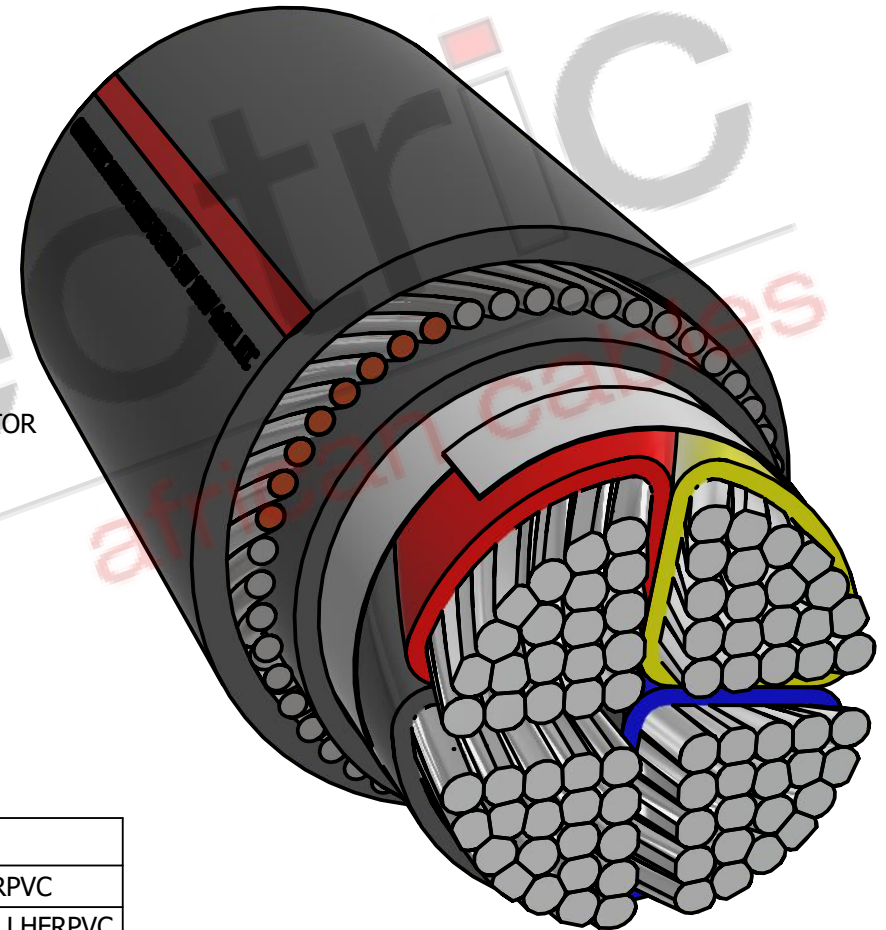

FOR PUBLIC VIEWING ONLY

SECTIONAL VIEW

ISOMETRIC VIEW

FINISH CODE	DESCRIPTION
121	FRPVC SWA/ECC FRPVC
222	LHFRPVC SWA/ECC LHFRPVC

NO.	VOLTAGE RATING	SIZE RANGE
F4C	600/1000V	25 - 400

No.	REVISION	SIGN	DRAWN BY	MARK V GIANI
		DATE		
			DATE	12/03/2019
			CHECKED	
			APPROVED	
			DATE	

**TITLE**  
PVC INSULATED FOUR CORE  
ARMOURED + ECC CABLE  
SABS 1507

**CABLE CODE**  
F4CA4\_121

**REV**  
D1

POWER BY INNOVATION ... INNOVATION THROUGH PARTNERSHIPS

PO Box 172, Vereeniging 1930 | Steel Road, Peacehaven, Vereeniging 1939 | South Africa  
Tel: +27 16 430 6000 | Fax: +27 16 423 6103 | www.cbi-electric.com