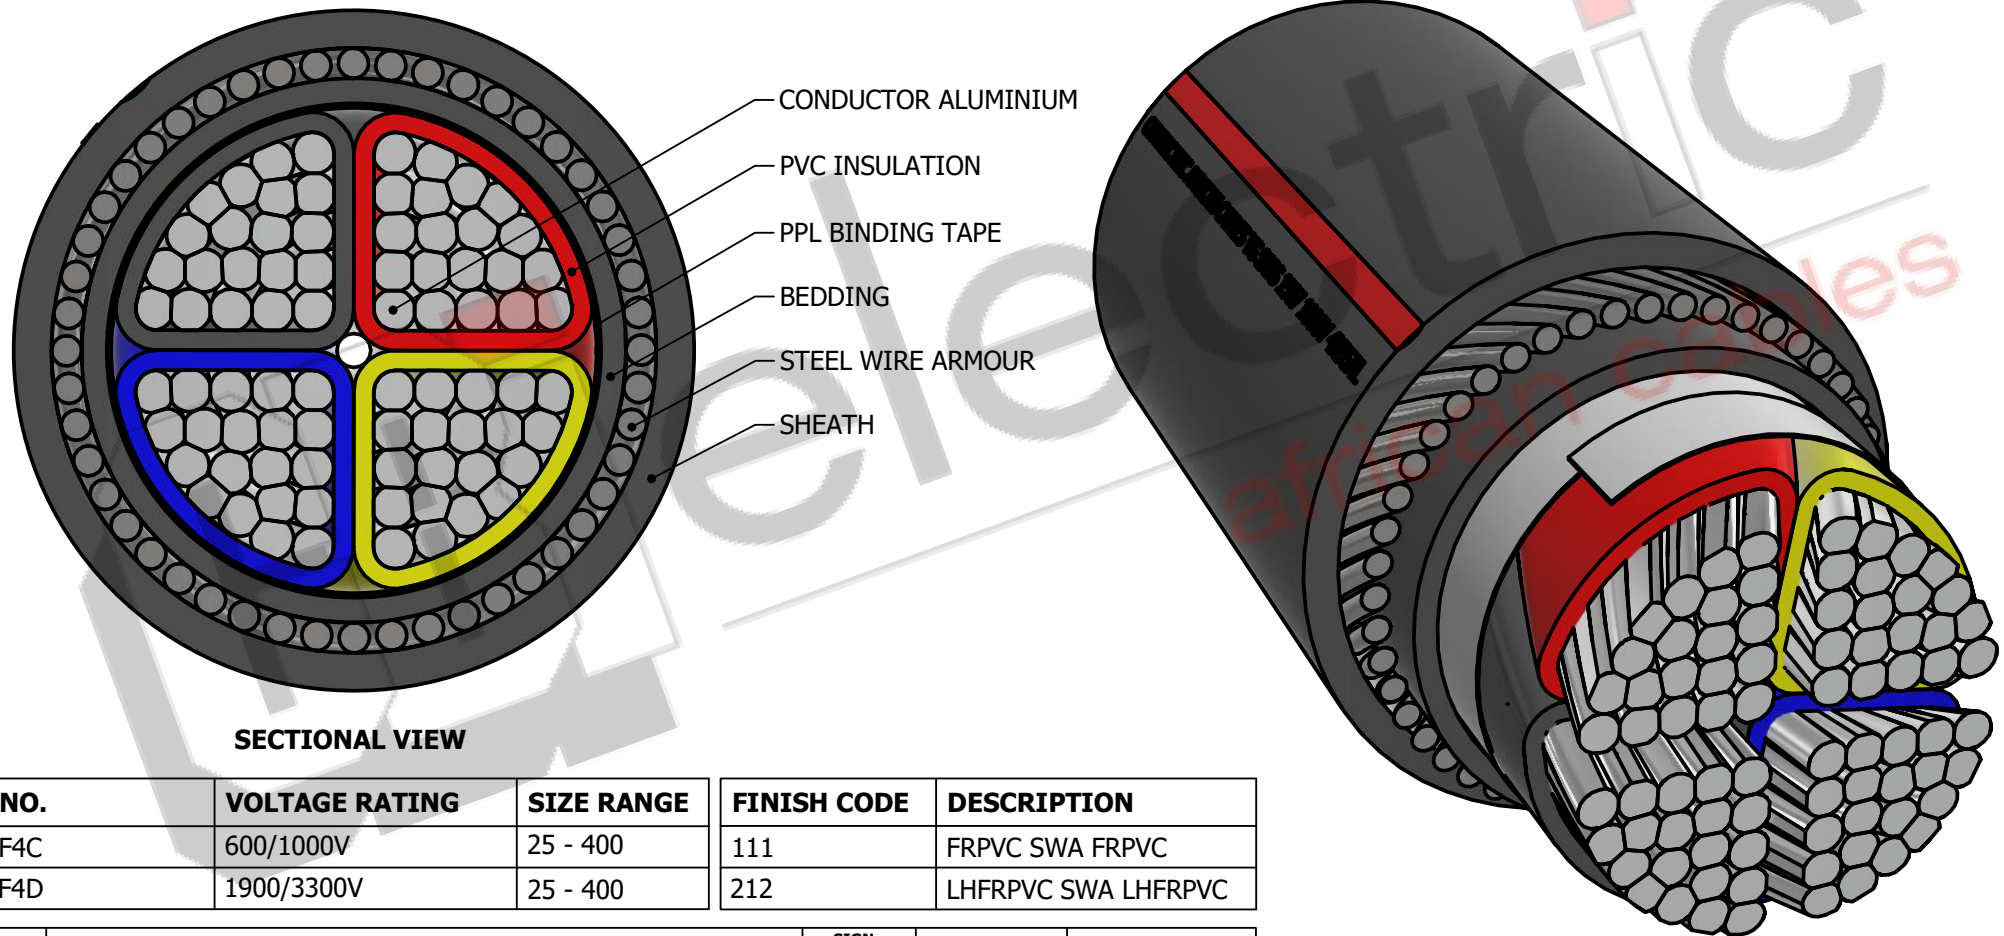

FOR PUBLIC VIEWING ONLY

SECTIONAL VIEW

ISOMETRIC VIEW

NO.	VOLTAGE RATING	SIZE RANGE	FINISH CODE	DESCRIPTION
F4C	600/1000V	25 - 400	111	FRPVC SWA FRPVC
F4D	1900/3300V	25 - 400	212	LHFRPVC SWA LHFRPVC

No.	REVISION	SIGN	DRAWN BY	MARK V GIANI	TITLE	CABLE CODE	REV
		DATE					
					PVC INSULATED FOUR CORE ARMOURED CABLE SABS 1507	F4CA4_111	D1
			DATE	12/03/2019			
			CHECKED				
			APPROVED				
			DATE				