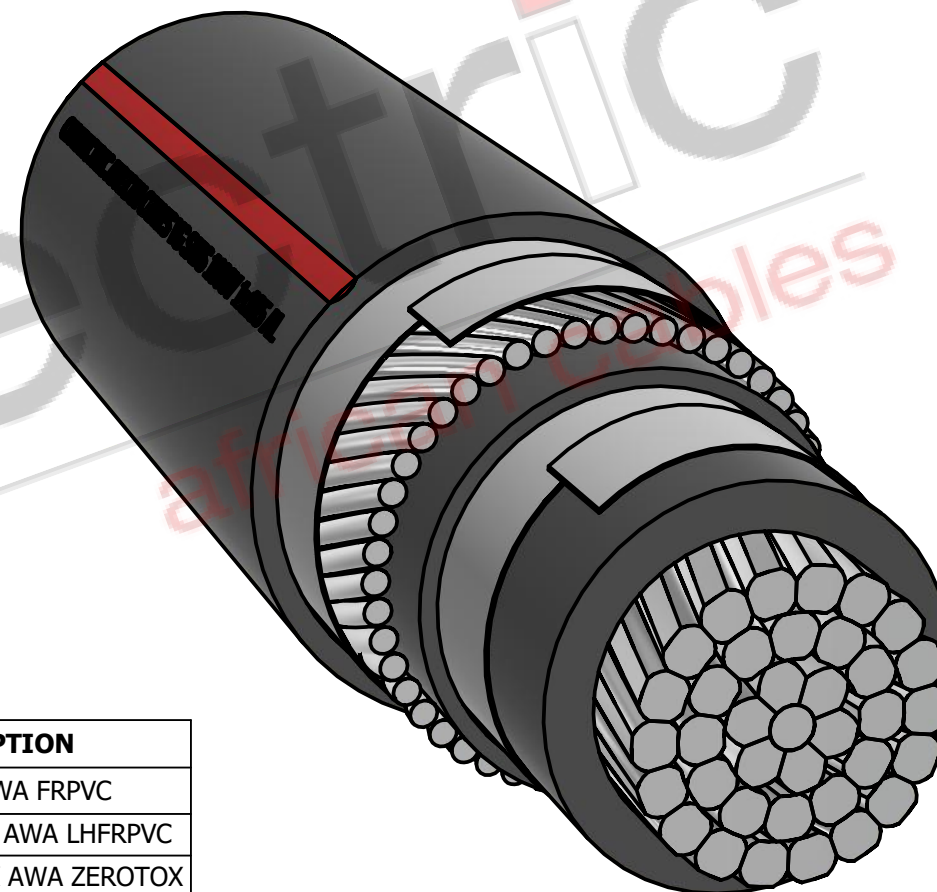

FOR PUBLIC VIEWING ONLY

SECTIONAL VIEW

NO.	VOLTAGE RATING	SIZE RANGE
F4C	600/1000V	25 - 1000
F4D	1900/3300V	25 - 1000

FINISH CODE	DESCRIPTION
141	FRPVC AWA FRPVC
242	LHFRPVC AWA LHFRPVC
343	ZEROTOX AWA ZEROTOX

ISOMETRIC VIEW

No.	REVISION	SIGN	DRAWN BY	MARK V GIANI	TITLE	CABLE CODE	REV
		DATE					
			DATE	08/03/2019	PVC INSULATED SINGLE CORE ALUMINIUM WIRE ARMoured CABLE SABS 1507	F4CA1_141	D1
			CHECKED				
			APPROVED				
			DATE				