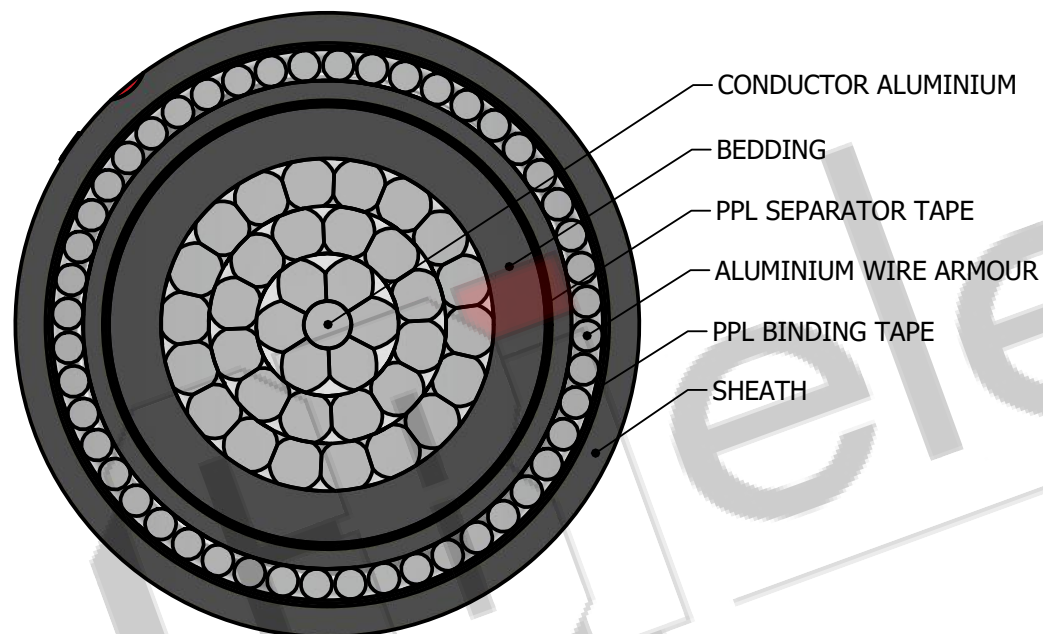

FOR PUBLIC VIEWING ONLY

SECTIONAL VIEW

NO.	VOLTAGE RATING	SIZE RANGE
F4C	600/1000V	25 - 1000
F4D	1900/3300V	25 - 1000

FINISH CODE	DESCRIPTION
141	FRPVC AWA FRPVC
242	LHFRPVC AWA LHFRPVC
343	ZEROTOX AWA ZEROTOX

ISOMETRIC VIEW

No.	REVISION	SIGN	DRAWN BY	MARK V GIANI	TITLE	CABLE CODE	REV
		DATE					
			DATE	08/03/2019	PVC INSULATED SINGLE CORE ALUMINIUM WIRE ARMoured CABLE SABS 1507	F4CA1_141	D1
			CHECKED				
			APPROVED				
			DATE				