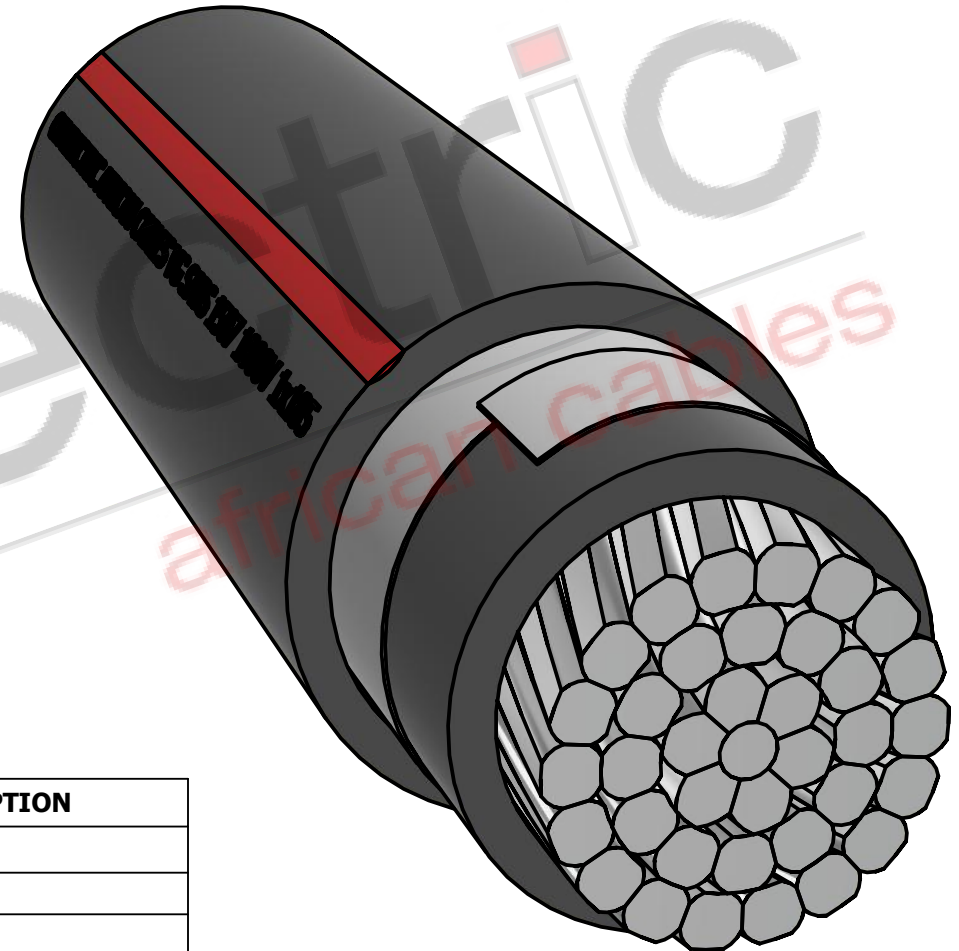

Low Voltage PVC Mains Cables

FOR PUBLIC VIEWING ONLY

SECTIONAL VIEW

ISOMETRIC VIEW

NO.	VOLTAGE RATING	SIZE RANGE
F4C	600/1000V	25 - 1000
F4D	1900/3300V	25 - 1000

FINISH CODE	DESCRIPTION
001	FRPVC
002	LHFRPVC
003	ZEROTOX

No.	REVISION	SIGN	DRAWN BY	MARK V GIANI	TITLE	CABLE CODE	REV
		DATE					
				08/03/2019	PVC INSULATED SINGLE CORE UNARMoured CABLE SABS 1507	F4CA1_001	D1
			CHECKED				
			APPROVED				
			DATE				

POWER BY INNOVATION ... INNOVATION THROUGH PARTNERSHIPS