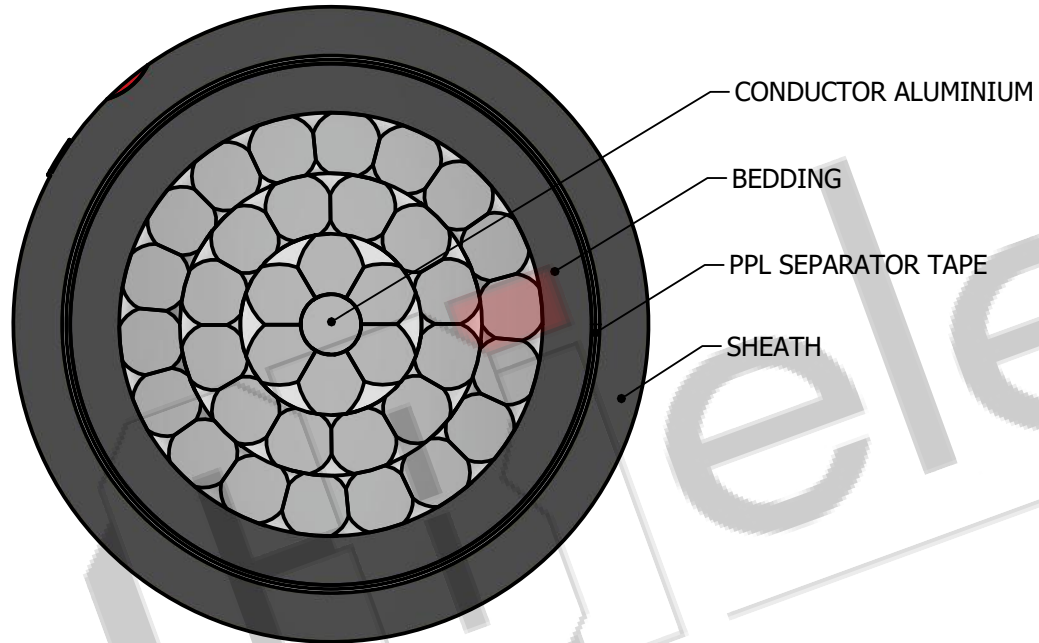

Low Voltage PVC Mains Cables

FOR PUBLIC VIEWING ONLY

SECTIONAL VIEW

ISOMETRIC VIEW

NO.	VOLTAGE RATING	SIZE RANGE
F4C	600/1000V	25 - 1000
F4D	1900/3300V	25 - 1000

FINISH CODE	DESCRIPTION
001	FRPVC
002	LHFRPVC
003	ZEROTOX

No.	REVISION	SIGN	DRAWN BY	MARK V GIANI	TITLE	CABLE CODE	REV
		DATE					
				08/03/2019	PVC INSULATED SINGLE CORE UNARMoured CABLE SABS 1507	F4CA1_001	D1
			CHECKED				
			APPROVED				
			DATE				

POWER BY INNOVATION ... INNOVATION THROUGH PARTNERSHIPS