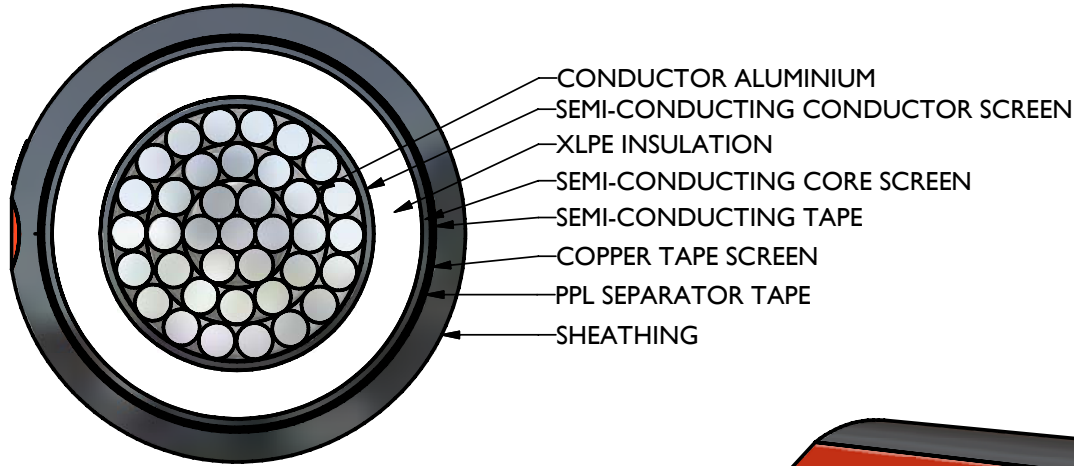

# Medium Voltage XLPE Cables

FOR TENDER PURPOSES ONLY

VOLTAGE RATING      SIZE RANGE

F2E	3800/6600V	50-1000
F2F	6350/11000V	50-1000
F2H	12700/22000V	50-1000
F2J	19000/33000V	50-1000

FINISH CODES

081	Cu TAPE SCREEN FRPVC SHEATH
082	Cu TAPE SCREEN LHFRPVC SHEATH
083	Cu TAPE SCREEN ZEROTOX SHEATH

REVISIONS		SIGN	DRWN	Ichardt Steyn			
1	CHANGED 2D DWG TO 3D	DATE	DATE	2005/11/14			
		IS	CKD	XLPE INSULATED SINGLE CORE UNARMoured CABLE, SANS 1339			
		14.11.05	APPD			F2FA_081	D1
			DATE				

POWER BY INNOVATION... INNOVATION THROUGH PARTNERSHIPS