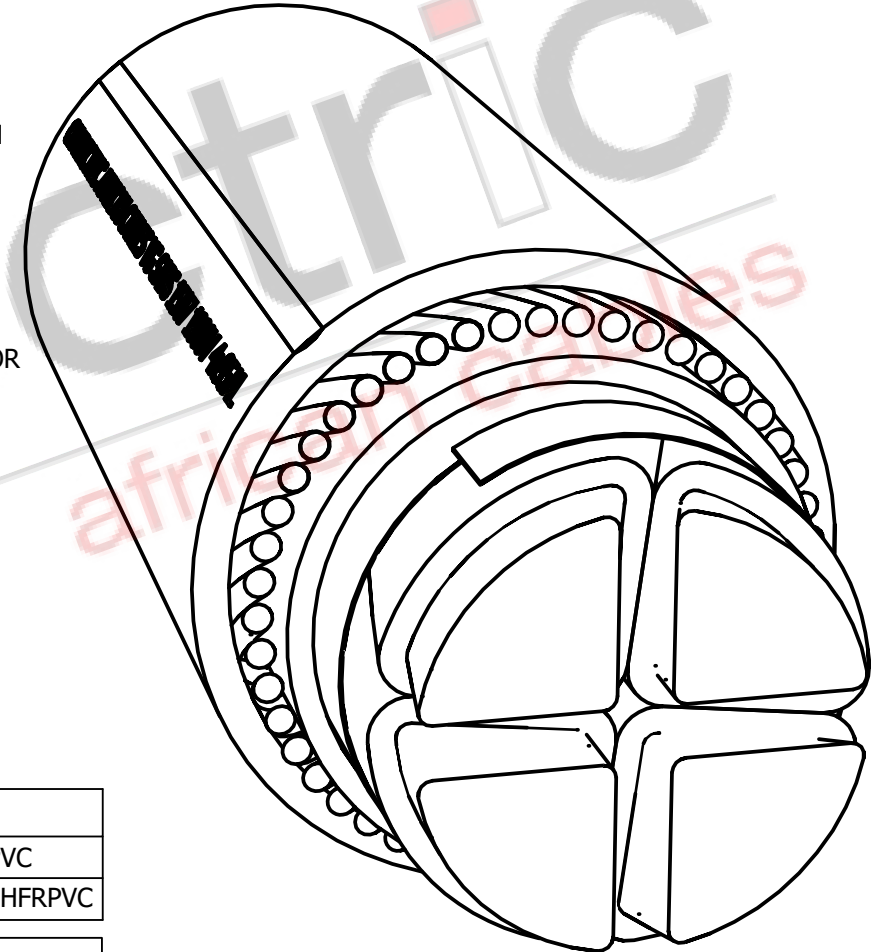

FOR PUBLIC VIEWING ONLY

SECTIONAL VIEW

ISOMETRIC VIEW

NO.	VOLTAGE RATING	SIZE RANGE	FINISH CODE	DESCRIPTION
F4C	600/1000V	25 - 400	121	FRPVC SWA/ECC FRPVC
F4D	1900/33000V	25 - 400	222	LHFRPVC SWA/ECC LHFRPVC

No.	REVISION	SIGN	DRAWN BY	MARK V GIANI	TITLE	CABLE CODE	REV
		DATE					
			DATE	12/03/2019	PVC INSULATED SOLID FOUR CORE ARMOURED + ECC CABLE SABS 1507	F4CS4_121	D1
			CHECKED				
			APPROVED				
			DATE				