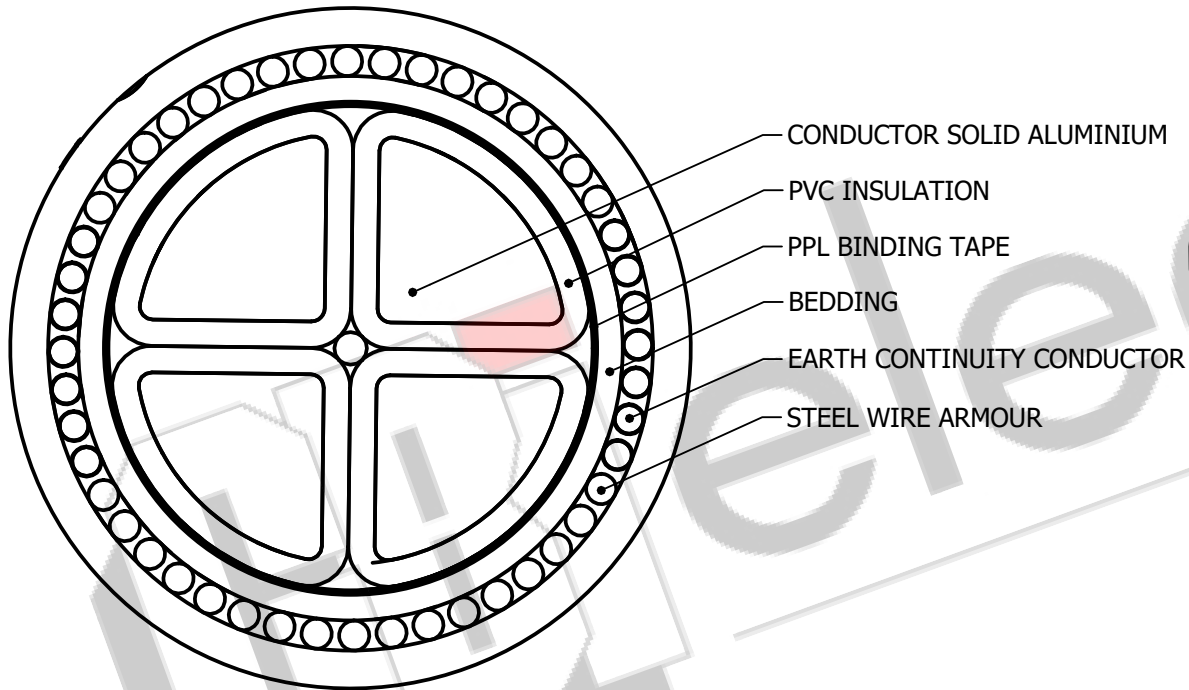

FOR PUBLIC VIEWING ONLY

SECTIONAL VIEW

ISOMETRIC VIEW

NO.	VOLTAGE RATING	SIZE RANGE	FINISH CODE	DESCRIPTION
F4C	600/1000V	25 - 400	121	FRPVC SWA/ECC FRPVC
F4D	1900/33000V	25 - 400	222	LHFRPVC SWA/ECC LHFRPVC

No.	REVISION	SIGN	DRAWN BY	MARK V GIANI	TITLE	CABLE CODE	REV
		DATE					
			DATE	12/03/2019	PVC INSULATED SOLID FOUR CORE ARMOURED + ECC CABLE SABS 1507	F4CS4_121	D1
			CHECKED				
			APPROVED				
			DATE				