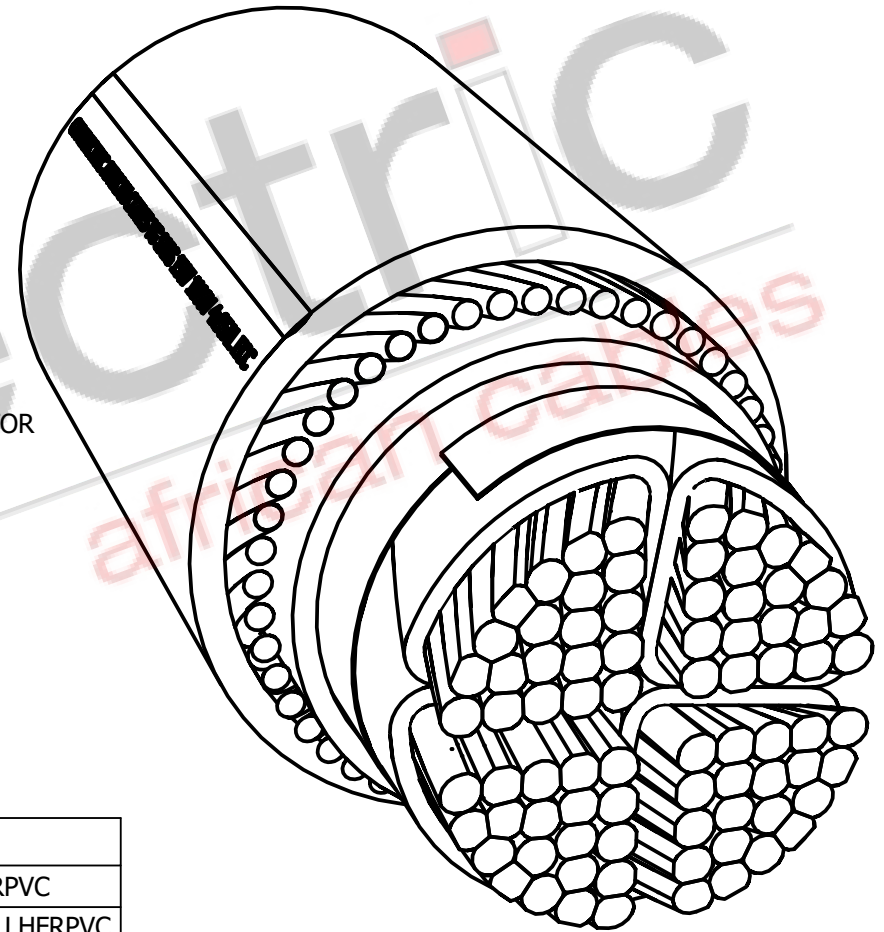

FOR PUBLIC VIEWING ONLY

SECTIONAL VIEW

ISOMETRIC VIEW

FINISH CODE	DESCRIPTION
121	FRPVC SWA/ECC FRPVC
222	LHFRPVC SWA/ECC LHFRPVC

NO.	VOLTAGE RATING	SIZE RANGE
F4C	600/1000V	25 - 400

No.	REVISION	SIGN	DRAWN BY	MARK V GIANI	TITLE	CABLE CODE	REV
		DATE					
			DATE	12/03/2019	PVC INSULATED FOUR CORE ARMOURED + ECC CABLE SABS 1507	F4CA4_121	D1
			CHECKED				
			APPROVED				
			DATE				