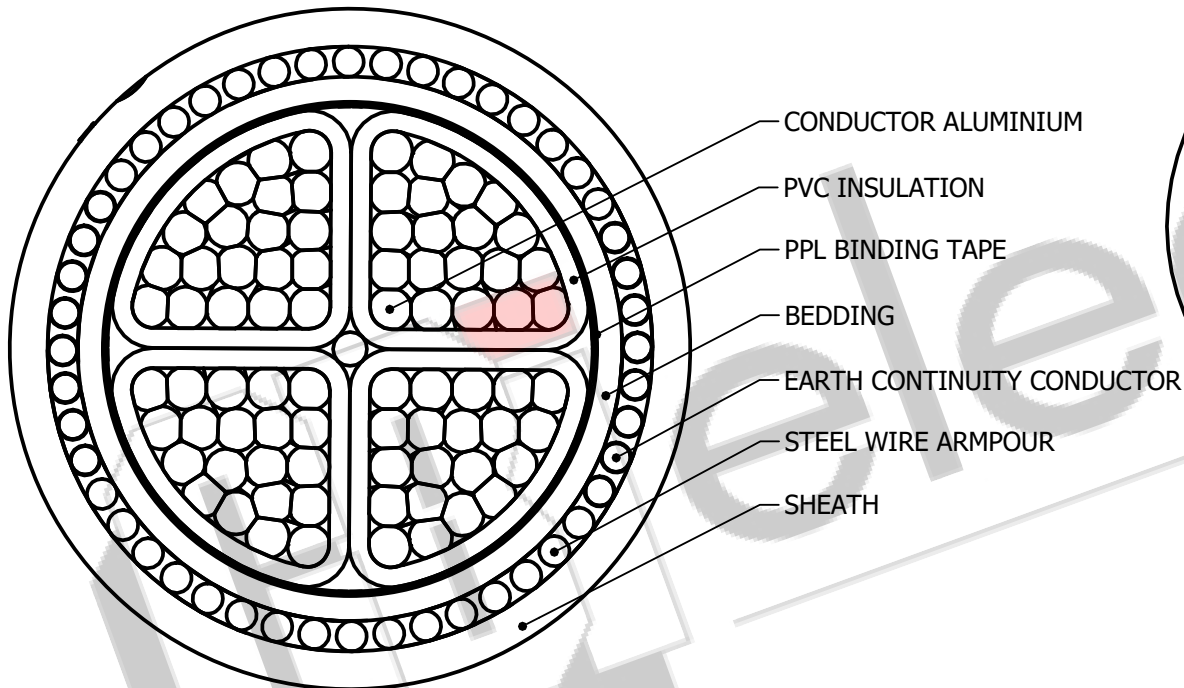

FOR PUBLIC VIEWING ONLY

SECTIONAL VIEW

ISOMETRIC VIEW

FINISH CODE	DESCRIPTION
121	FRPVC SWA/ECC FRPVC
222	LHFRPVC SWA/ECC LHFRPVC

NO.	VOLTAGE RATING	SIZE RANGE
F4C	600/1000V	25 - 400

No.	REVISION	SIGN	DRAWN BY	MARK V GIANI	TITLE	CABLE CODE	REV
		DATE					
			DATE	12/03/2019	PVC INSULATED FOUR CORE ARMOURED + ECC CABLE SABS 1507	F4CA4_121	D1
			CHECKED				
			APPROVED				
			DATE				