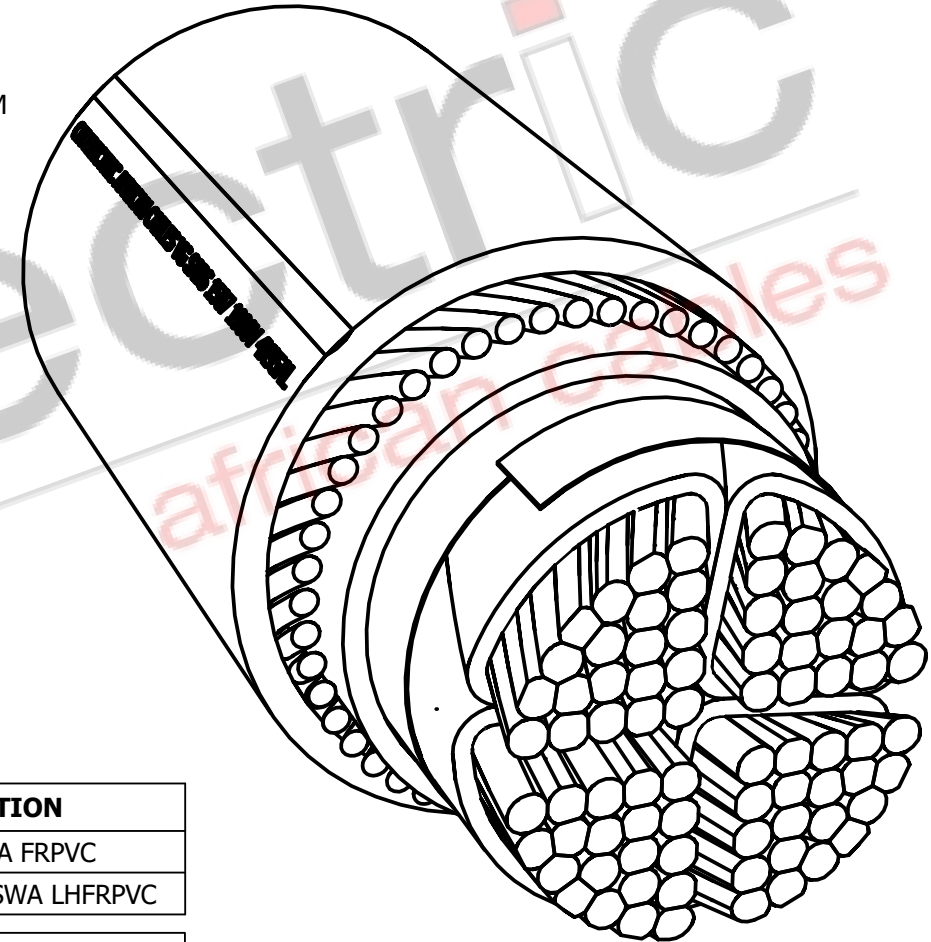

FOR PUBLIC VIEWING ONLY

SECTIONAL VIEW

ISOMETRIC VIEW

NO.	VOLTAGE RATING	SIZE RANGE	FINISH CODE	DESCRIPTION
F4C	600/1000V	25 - 400	111	FRPVC SWA FRPVC
F4D	1900/3300V	25 - 400	212	LHFRPVC SWA LHFRPVC

No.	REVISION	SIGN	DRAWN BY	MARK V GIANI	TITLE	CABLE CODE	REV	
		DATE						
					PVC INSULATED FOUR CORE ARMOURED CABLE SABS 1507	F4CA4_111	D1	
				DATE				12/03/2019
				CHECKED				
				APPROVED				
				DATE				