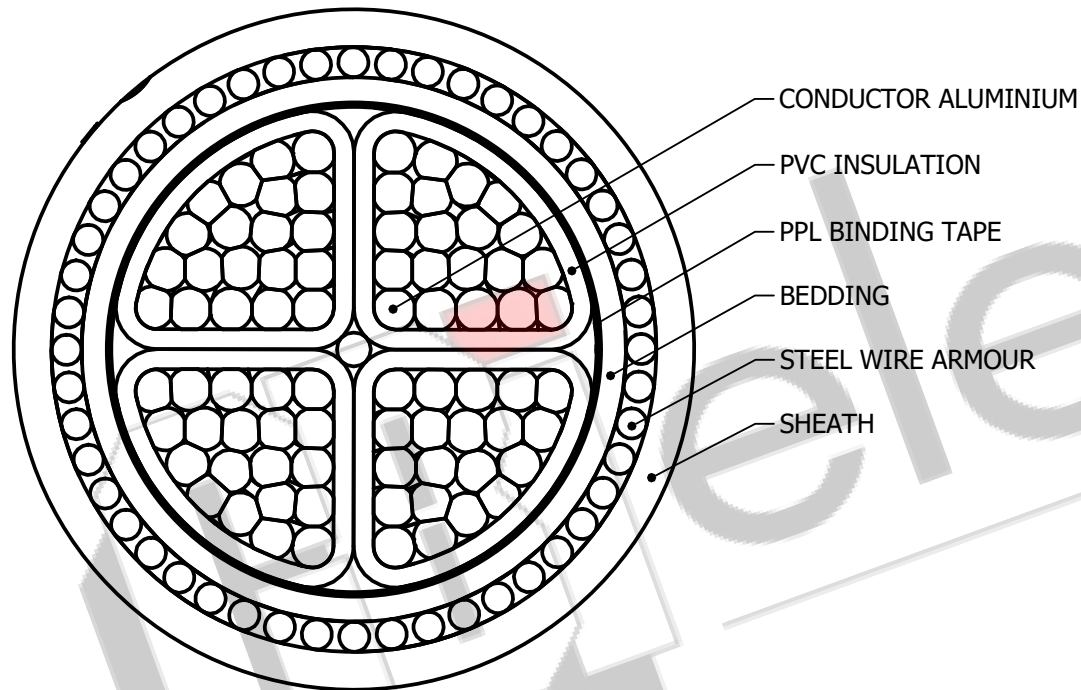

FOR PUBLIC VIEWING ONLY

SECTIONAL VIEW

ISOMETRIC VIEW

NO.	VOLTAGE RATING	SIZE RANGE	FINISH CODE	DESCRIPTION
F4C	600/1000V	25 - 400	111	FRPVC SWA FRPVC
F4D	1900/3300V	25 - 400	212	LHFRPVC SWA LHFRPVC

No.	REVISION	SIGN	DRAWN BY	MARK V GIANI	TITLE	CABLE CODE	REV	
		DATE						
					PVC INSULATED FOUR CORE ARMOURED CABLE SABS 1507	F4CA4_111	D1	
				DATE				12/03/2019
				CHECKED				
				APPROVED				
				DATE				