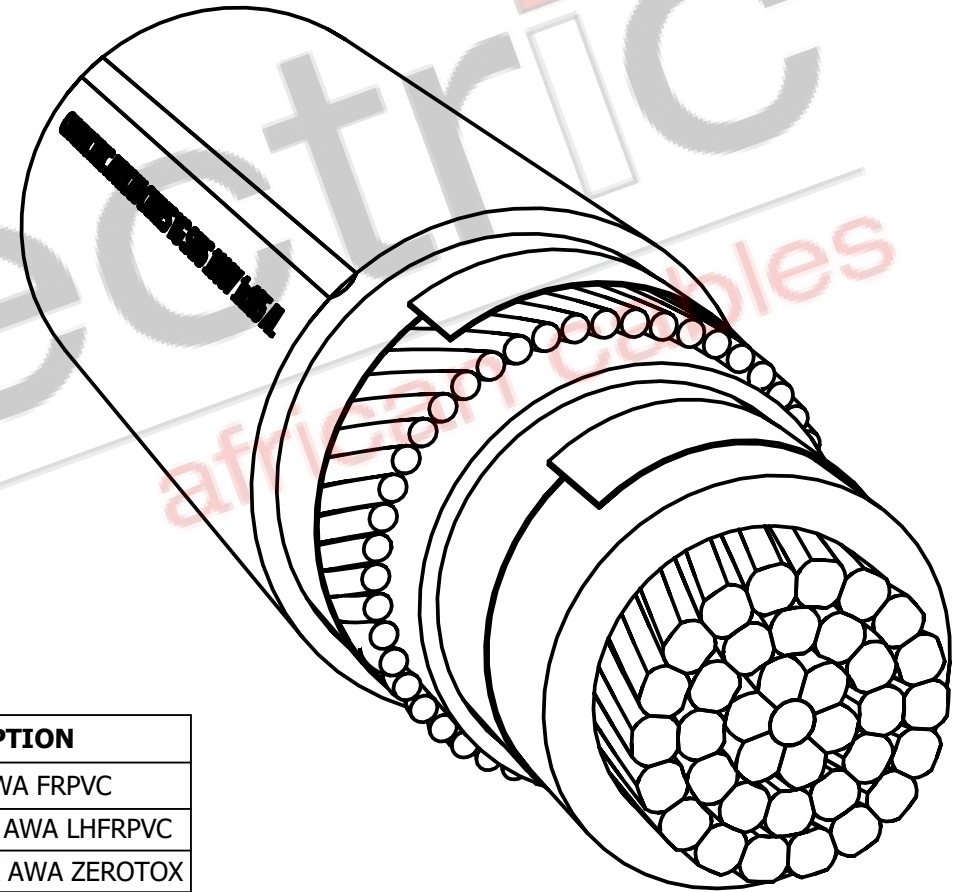

FOR PUBLIC VIEWING ONLY

SECTIONAL VIEW

NO.	VOLTAGE RATING	SIZE RANGE
F4C	600/1000V	25 - 1000
F4D	1900/3300V	25 - 1000

FINISH CODE	DESCRIPTION
141	FRPVC AWA FRPVC
242	LHFRPVC AWA LHFRPVC
343	ZEROTOX AWA ZEROTOX

ISOMETRIC VIEW

No.	REVISION	SIGN	DRAWN BY	MARK V GIANI	TITLE	CABLE CODE	REV
		DATE					
			DATE	08/03/2019	PVC INSULATED SINGLE CORE ALUMINIUM WIRE ARMoured CABLE SABS 1507	F4CA1_141	D1
			CHECKED				
			APPROVED				
			DATE				