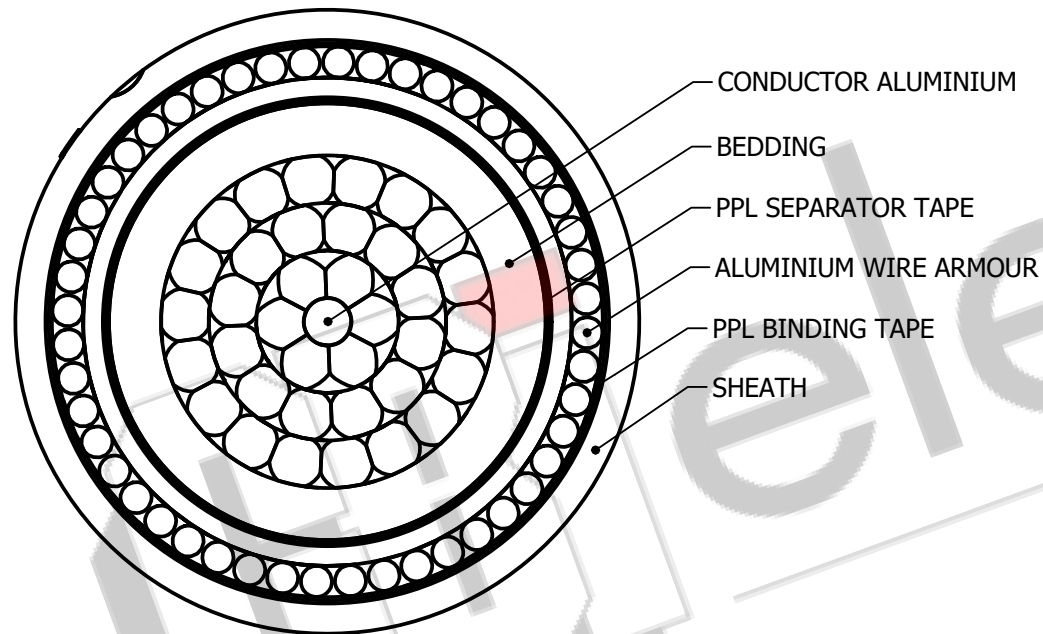

FOR PUBLIC VIEWING ONLY

SECTIONAL VIEW

NO.	VOLTAGE RATING	SIZE RANGE
F4C	600/1000V	25 - 1000
F4D	1900/3300V	25 - 1000

FINISH CODE	DESCRIPTION
141	FRPVC AWA FRPVC
242	LHFRPVC AWA LHFRPVC
343	ZEROTOX AWA ZEROTOX

ISOMETRIC VIEW

No.	REVISION	SIGN	DRAWN BY	MARK V GIANI	TITLE	CABLE CODE	REV
		DATE					
			DATE	08/03/2019	PVC INSULATED SINGLE CORE ALUMINIUM WIRE ARMoured CABLE SABS 1507	F4CA1_141	D1
			CHECKED				
			APPROVED				
			DATE				