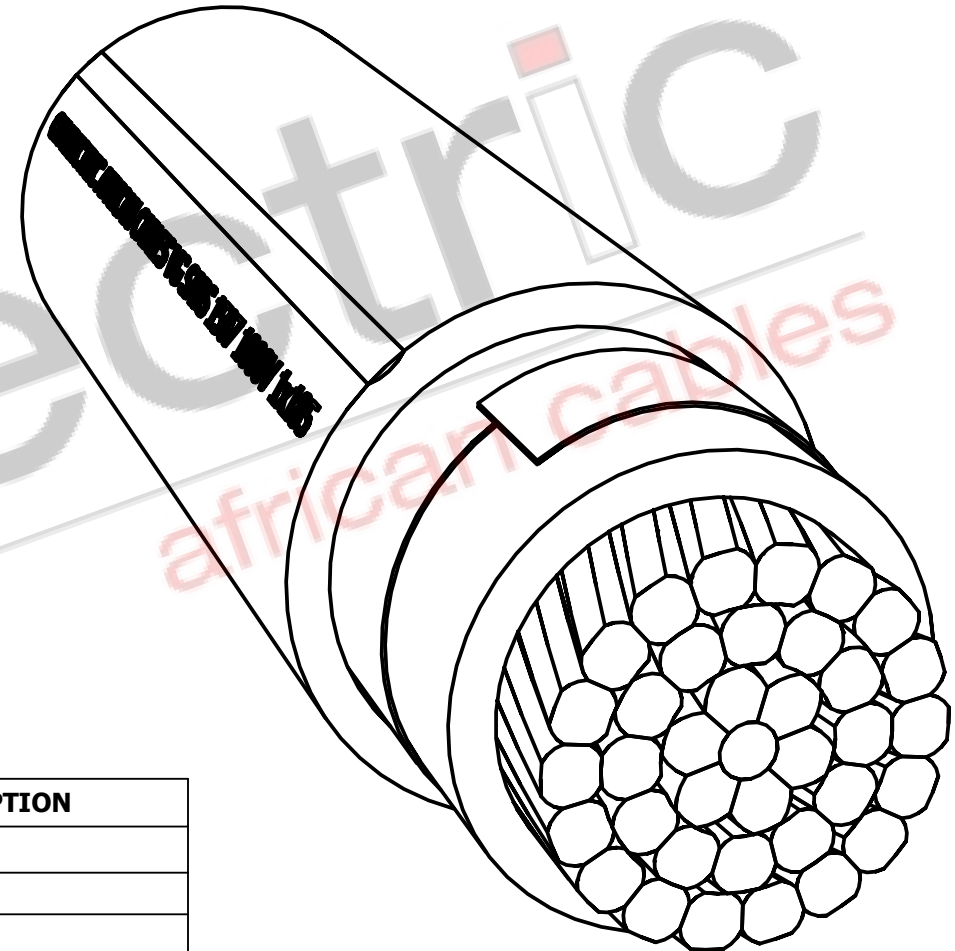

# Low Voltage PVC Mains Cables

FOR PUBLIC VIEWING ONLY

SECTIONAL VIEW

ISOMETRIC VIEW

NO.	VOLTAGE RATING	SIZE RANGE
F4C	600/1000V	25 - 1000
F4D	1900/3300V	25 - 1000

FINISH CODE	DESCRIPTION
001	FRPVC
002	LHFRPVC
003	ZEROTOX

No.	REVISION	SIGN	DRAWN BY	MARK V GIANI	TITLE	CABLE CODE	REV
		DATE					
				08/03/2019	PVC INSULATED SINGLE CORE UNARMoured CABLE SABS 1507	F4CA1_001	D1
			CHECKED				
			APPROVED				
			DATE				

**POWER BY INNOVATION ... INNOVATION THROUGH PARTNERSHIPS**