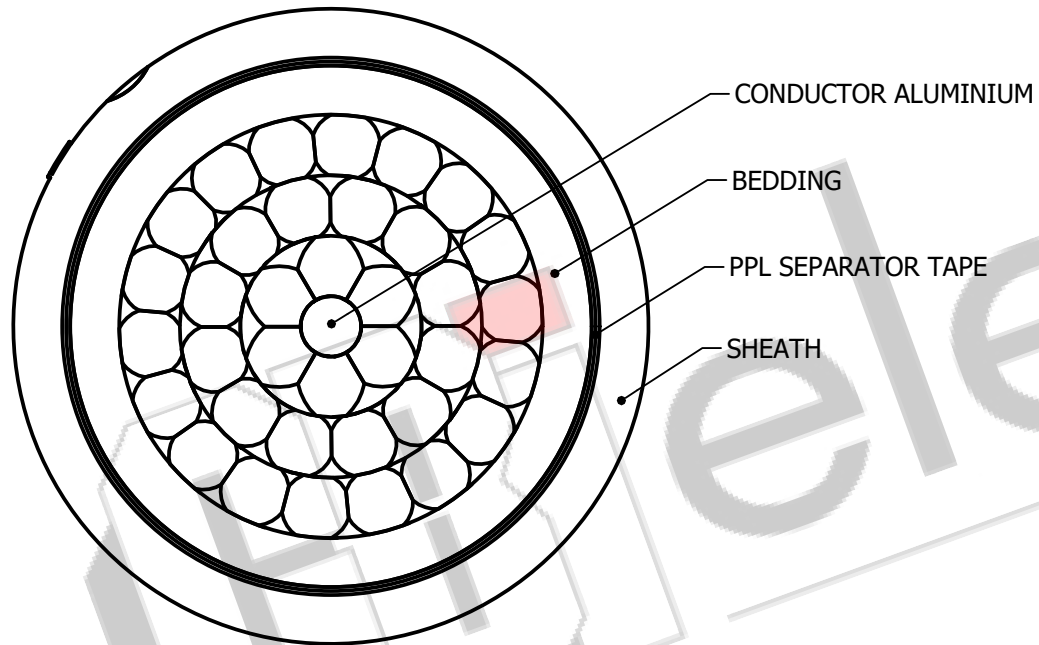

# Low Voltage PVC Mains Cables

FOR PUBLIC VIEWING ONLY

SECTIONAL VIEW

ISOMETRIC VIEW

NO.	VOLTAGE RATING	SIZE RANGE
F4C	600/1000V	25 - 1000
F4D	1900/3300V	25 - 1000

FINISH CODE	DESCRIPTION
001	FRPVC
002	LHFRPVC
003	ZEROTOX

No.	REVISION	SIGN	DRAWN BY	MARK V GIANI	TITLE	CABLE CODE	REV
		DATE					
				08/03/2019	PVC INSULATED SINGLE CORE UNARMoured CABLE SABS 1507	F4CA1_001	D1
			CHECKED				
			APPROVED				
			DATE				

**POWER BY INNOVATION ... INNOVATION THROUGH PARTNERSHIPS**